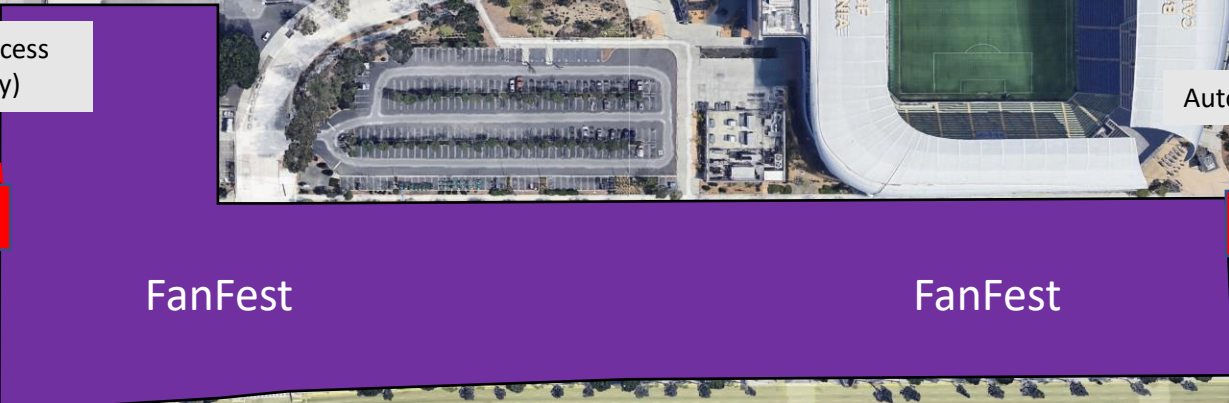

Industry Services

LA Memorial Coliseum

Track

Super Parking
(Orange Structure)

Credential Access
(Walk Up Only)

FanFest

FanFest

Auto Gate

Figueroa St.